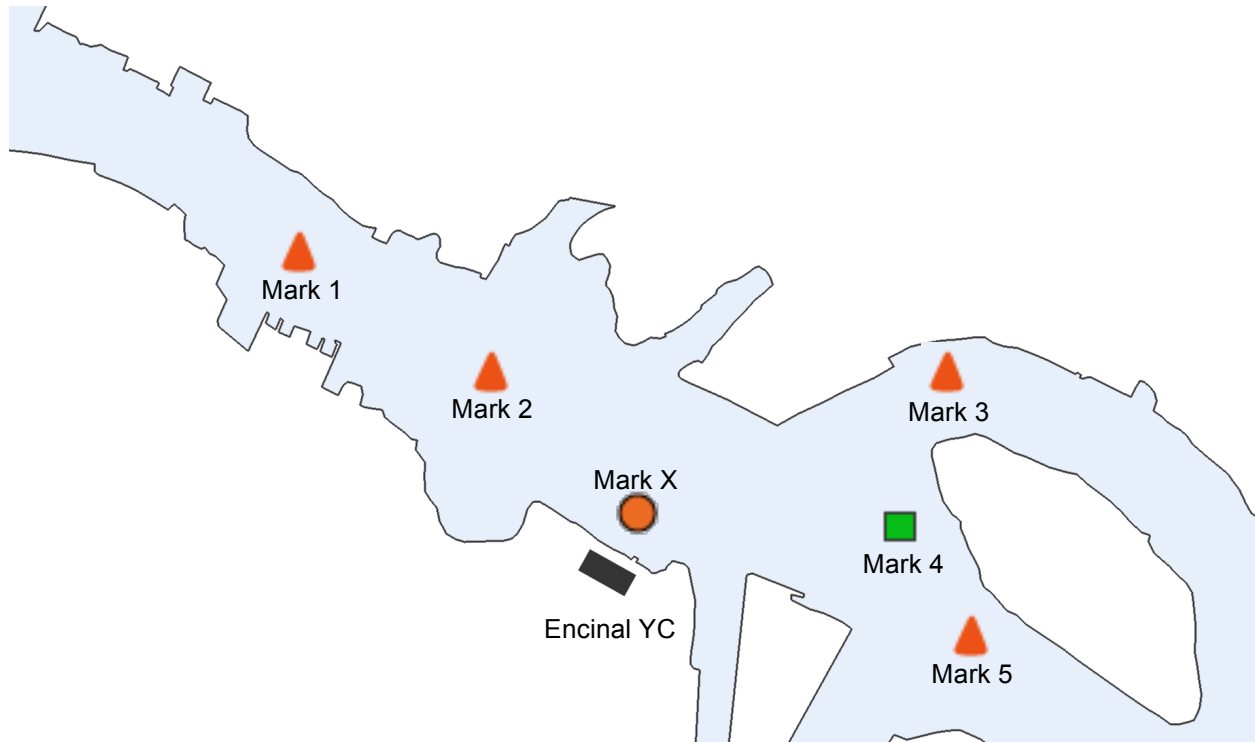

2017 Twilight Races

Encinal Yacht Club, Alameda, CA

COURSES

	Course 1	Xs 1s Xs 5s Xs 1s Xs 5s Xs
	Course 2	Xs 2s Xs 5s Xs 2s Xs 5s Xs
	Course 3	Xs 1s Xs 3s 4p 5s Xs 2s Xs 5s Xs

NOTES

- 1 Start / Finish Line is between an orange panel on the RC boat and Mark X.
- 2 Mark placement may vary from race to race due to weather and tide conditions.