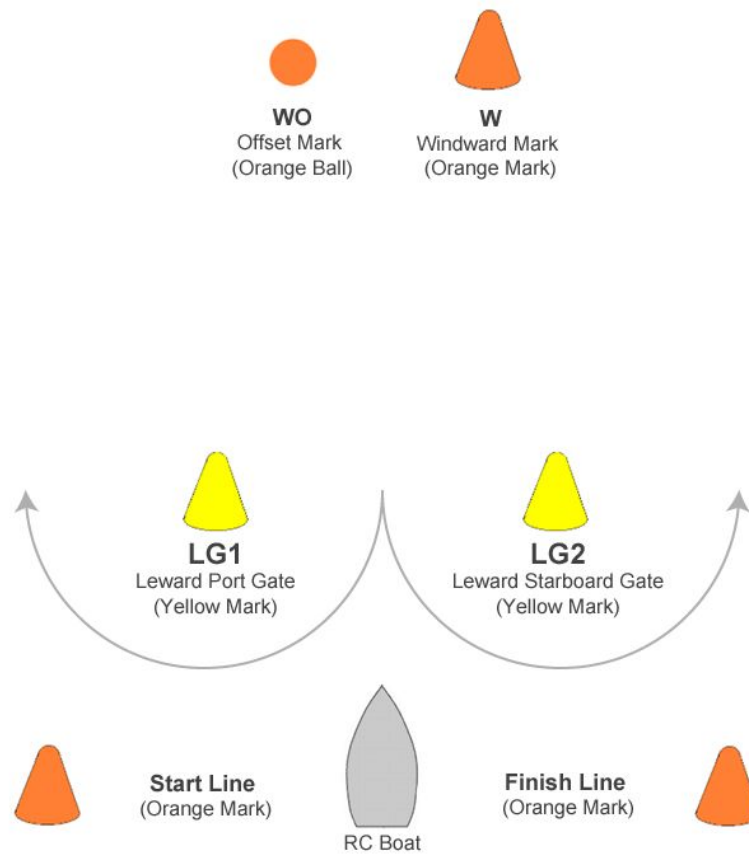

2018 - 2019 Jack Frost Series

Attachment 1

Courses with Leeward Mark

Courses

Course 1		Start	W	WO	Finish			
Course 2		Start	W	WO	LM	W	WO	Finish

All marks should be rounded to port.

Courses with Leeward Gate

Courses

Course 3  Start W WO Finish

Course 4  Start W WO Gate W WO Finish

Course 5  Start W WO Gate W WO Gate W WO Finish

All marks should be rounded to port except LG1. LG1 should be rounded to starboard.