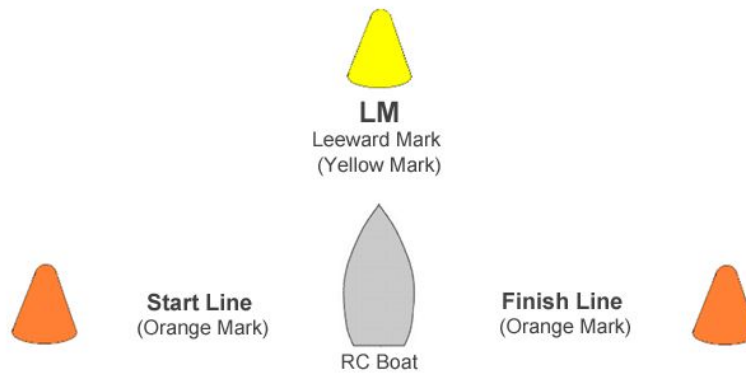

2018 - 2019 Jack Frost Series

Attachment 1

Courses with Leeward Mark

Courses

Course 1		Start	W	WO	Finish			
Course 2		Start	W	WO	LM	W	WO	Finish

All marks should be rounded to port.

Courses with Leeward Gate

Courses

Course 3  Start W WO Finish

Course 4  Start W WO Gate W WO Finish

Course 5  Start W WO Gate W WO Gate W WO Finish

All marks should be rounded to port except LG1. LG1 should be rounded to starboard.