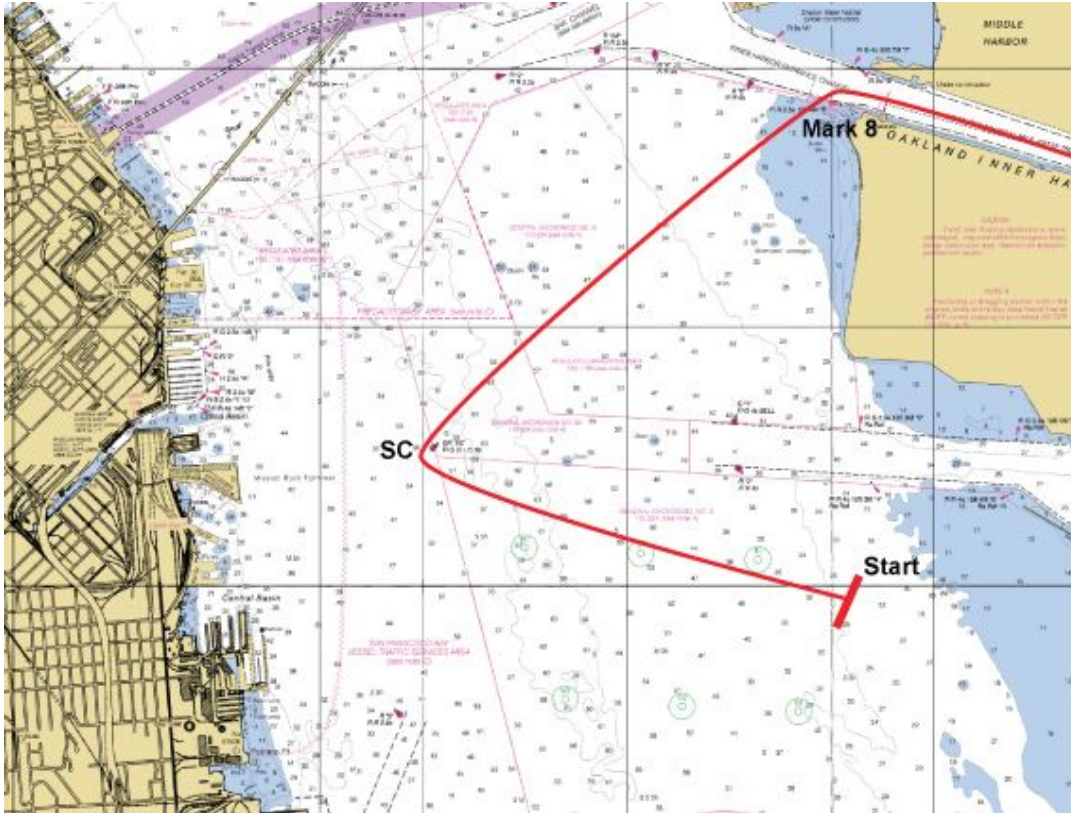

#### Marks

SC	GR "SC" FI (2+1) G 6s	Approximately 1 nm east of Mission Rock Terminal
Mark 8	Red daymark, FI R 2.5s 15ft 4M "8"	At the Oakland Estuary Entrance
Mark 2	R "2" FI R 2.5s	Approximately .6 nm east of Potrero Point

#### Classes

Class A Spinnaker Fleet

Class C Non-spinnaker Fleet

Course 1 Map

Course 2 Map