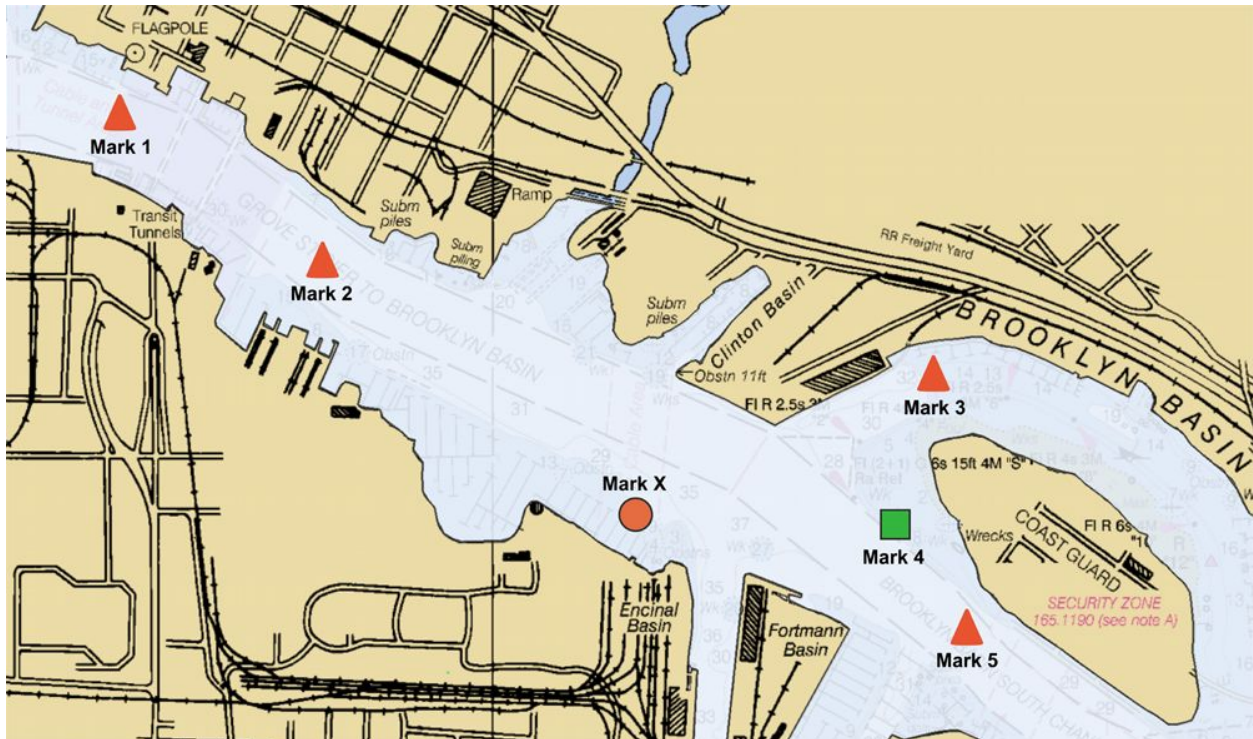

2018 Twilight Races

Encinal Yacht Club, Alameda, CA

COURSES

-  Course 1 1s 5s 2s 5s Finish
-  Course 2 2s 5s 2s 5s Finish
-  Course 3 1s 3s 4p 5s 2s 5s Finish
-  Course 4 5p 1p 5p 2p Finish
-  Course 5 5p 2p 5p 2p Finish

NOTES

- 1 Start / Finish Line is between an orange panel on the RC boat and Mark X.
- 2 Mark placement may vary from race to race due to weather and tide conditions.